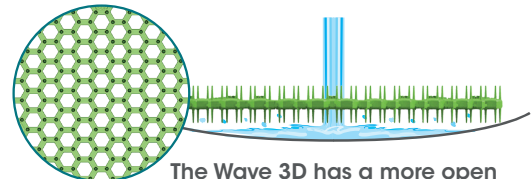

The Wave 3D has a more open design, increased height, and thus does not splash.

With fewer openings, it pools liquid causing splashback.

Packaging

10 screens/inner
 6 inners/master

Made in U.S.A.

Meets the "Purchase of Sustainable Cleaning Products and Materials" criteria under the LEED point management system.