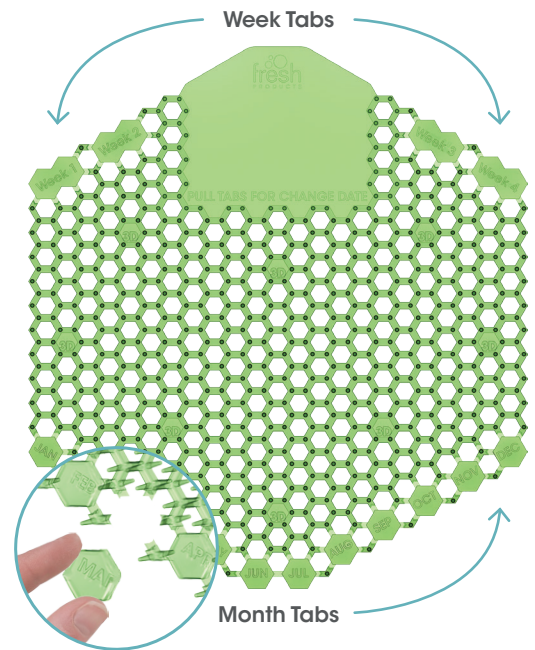

The Wave 3D

The ultimate splash reducing urinal screen

Freshens for 30 days

Releases billions of optimized bacteria and more than twice the fragrance as competing urinal screens over 30 days to keep the urinal and restroom smelling fresh.

Installs correctly every time

Unique design eliminates installation error and installs both ways without sacrificing splash reducing performance.

Reduces splash and cleaning time

Long posts on both sides plus a unique hexagon lattice eliminate urine splash, cutting cleaning time.

Reminds you when to change it

Simply pull off the week & month tabs to set your reminder.

Watch it in action

See the performance test online at:
www.youtube.com/user/freshproductsllc

	Fragrance	Color
↑ INTENSITY	Herbal Mint	Green
	Honeysuckle	White
	Kiwi Grapefruit	Red
	Fabulous	Purple
	Wintergreen	Blue
	Ocean Mist	Teal
	Mango	Orange
	Mango (Clear)	White
	Citrus	Yellow
	Spiced Apple	Magenta
	Cotton Blossom	Light Blue
	Guava Pineapple	Light Orange
	Cucumber Melon	Light Green

The Wave 3D has a more open design, increased height, and thus does not splash.

With fewer openings, it pools liquid causing splashback.

Packaging

10 screens/inner
 6 inners/master

Made in U.S.A.

Meets the "Purchase of Sustainable Cleaning Products and Materials" criteria under the LEED point management system.